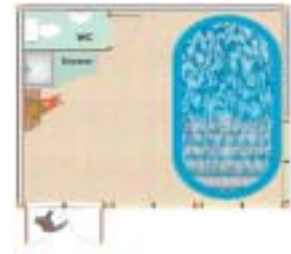

Model one  
£14,750 inc. vat

6m x 3m  
(showing home office option)

Model two  
£19,750 inc. vat

6m x 4.5m  
(showing wellness room option)

Model three  
£22,750 inc. vat

**Pinelog Limited** Riverside Business Park, Bakewell, Derbyshire DE45 1GS.  
Tel: 01629 814481 Fax: 01629 814634 email: [ools@pinelog.co.uk](mailto:ools@pinelog.co.uk) [www.pinelog.co.uk](http://www.pinelog.co.uk)